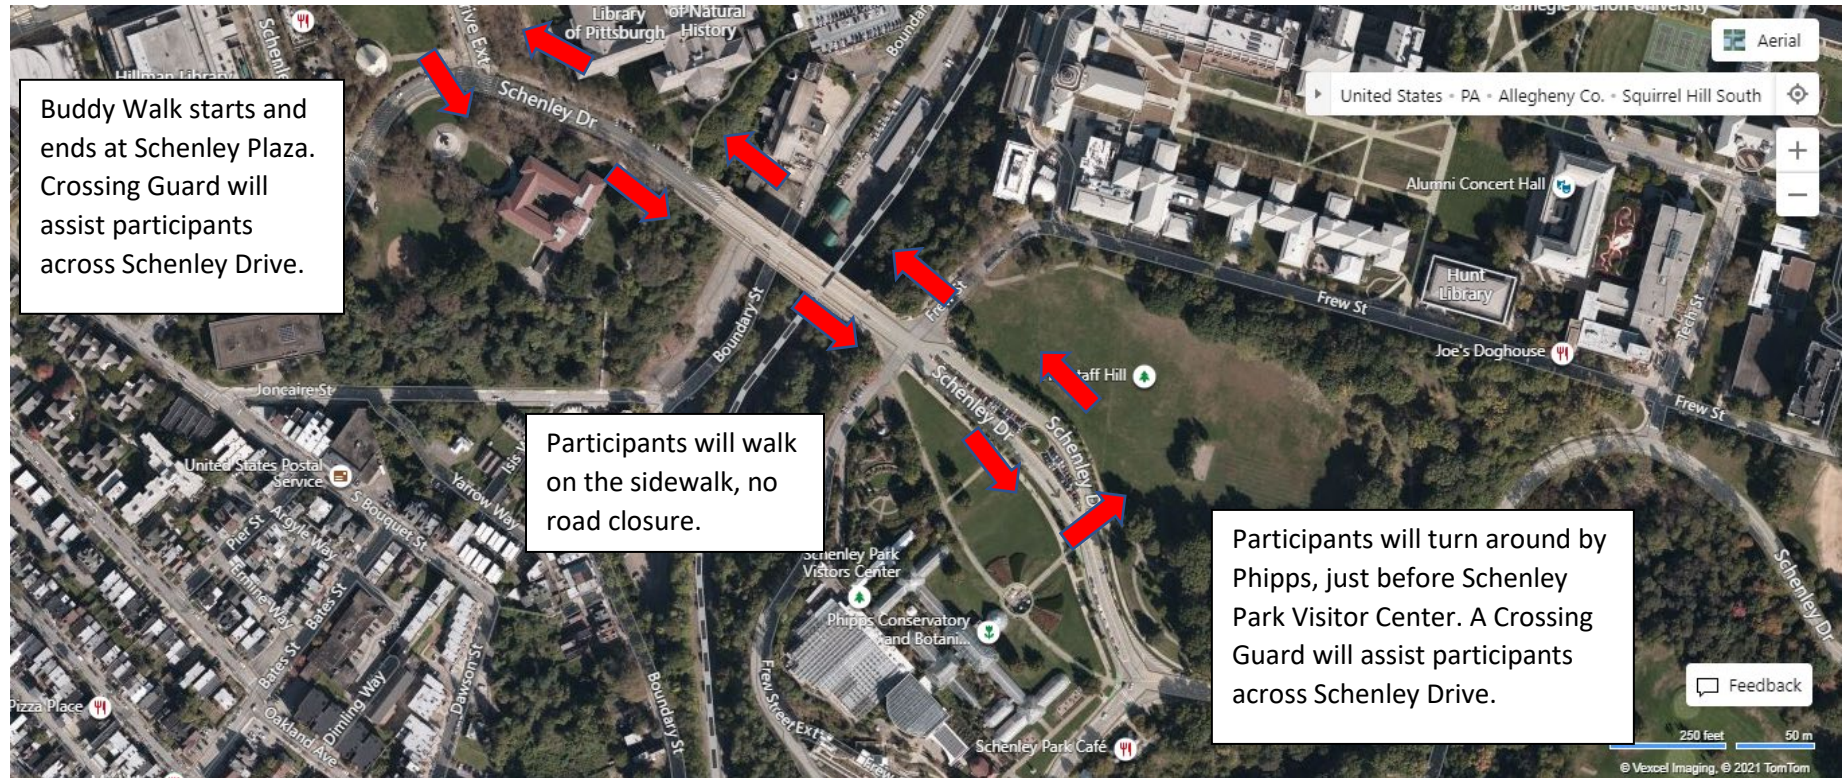

## Buddy Walk 2021

Course route – Schenley Plaza to Phipps/Schenley Park Visitor Center and back to Schenley Plaza

By Schenley Plaza

By Phipps / Schenley Park Visitor Center