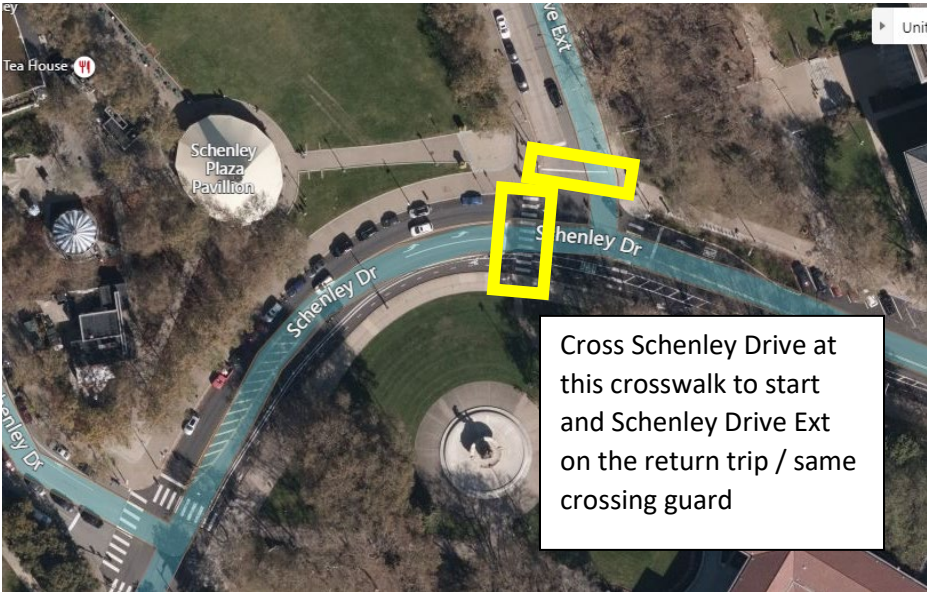

## Buddy Walk 2021

Course route – Schenley Plaza to Phipps/Schenley Park Visitor Center and back to Schenley Plaza

By Schenley Plaza

By Phipps / Schenley Park Visitor Center